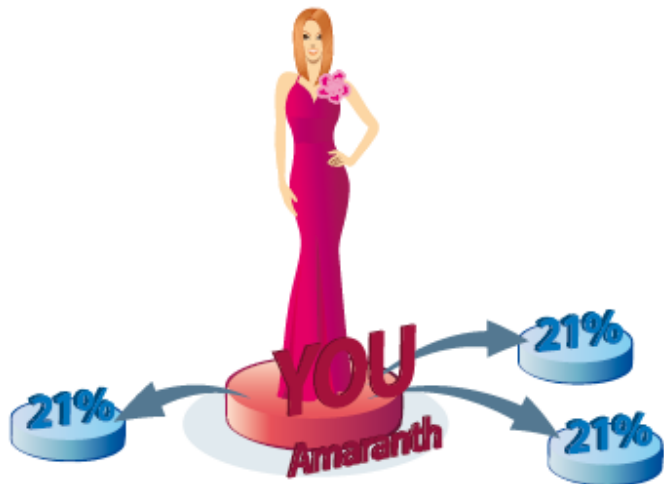

£1,000
per month

Amaranth Orchid

You receive the Amaranth Orchid title if you sponsor at least three groups (3 different legs) with an achievement level of at least 21% each.

£3,000

per month

Golden Orchid

£8,000
per month

Star Club

NEW ELITE STAR CLUB

Jasper Star ★

Amethyst Star ★ ★

Malachite Star ★ ★ ★

Nephrite Star ★ ★ ★ ★

Onyx Star ★ ★ ★ ★ ★