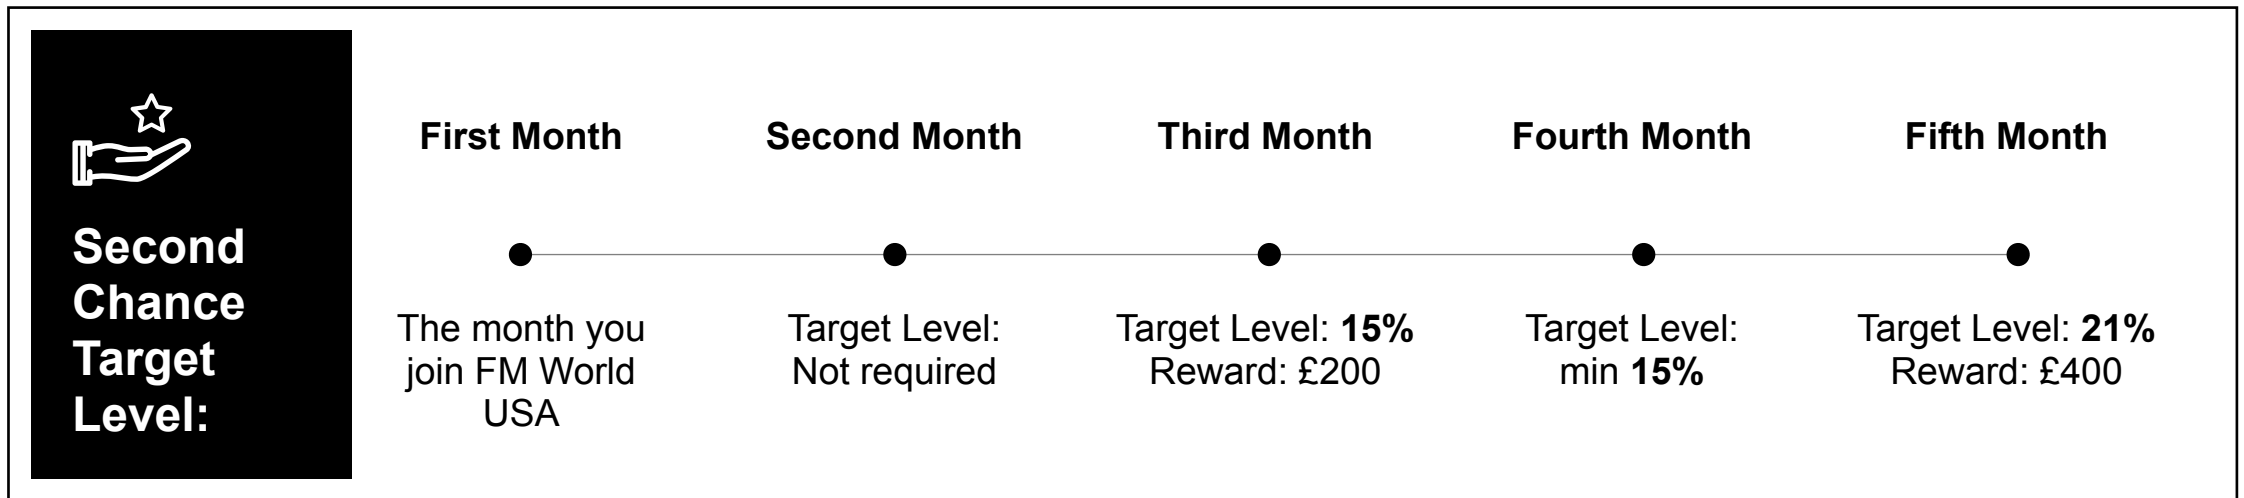

£8,000
per month

Star Club

NEW ELITE STAR CLUB

Jasper Star ★

Amethyst Star ★ ★

Malachite Star ★ ★ ★

Nephrite Star ★ ★ ★ ★

Onyx Star ★ ★ ★ ★ ★

£25,000 - £250,000 per month

Fast Start

Get Rewarded

Effectiveness Level	UK Group Points required	Cash REWARD
Pearl Orchid	50,000	£500
Amaranth Orchid	90,000	£1,000
Golden Orchid	150,000	£2,000
Diamond Orchid	250,000	£3,000
Jasper Star	470,000	£5,000
Amethyst Star	850,000	£10,000
Malachite Star	1,600,000	£15,000
Nephrite Star	3,000,000	£20,000
Onyx Star	5,000,000	£25,000