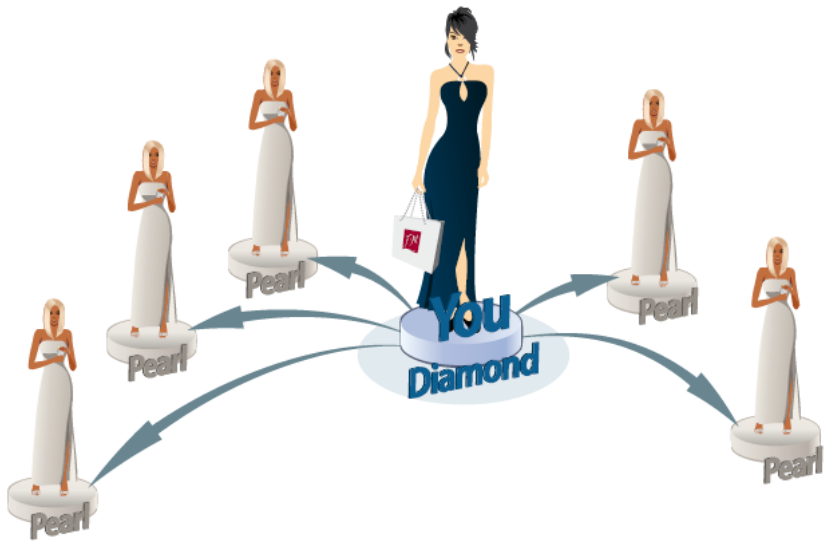

You receive the Golden Orchid title if you sponsor at least three groups in three different legs that have each reached any Orchid level.

£5,000
per month

Diamond Orchid

You receive the Diamond Orchid title if you sponsor at least five groups in five different legs that have each reached an Orchid level.

£8,000
per month

Star Club

NEW ELITE STAR CLUB

Jasper Star ★

Amethyst Star ★ ★

Malachite Star ★ ★ ★

Nephrite Star ★ ★ ★ ★

Onyx Star ★ ★ ★ ★ ★