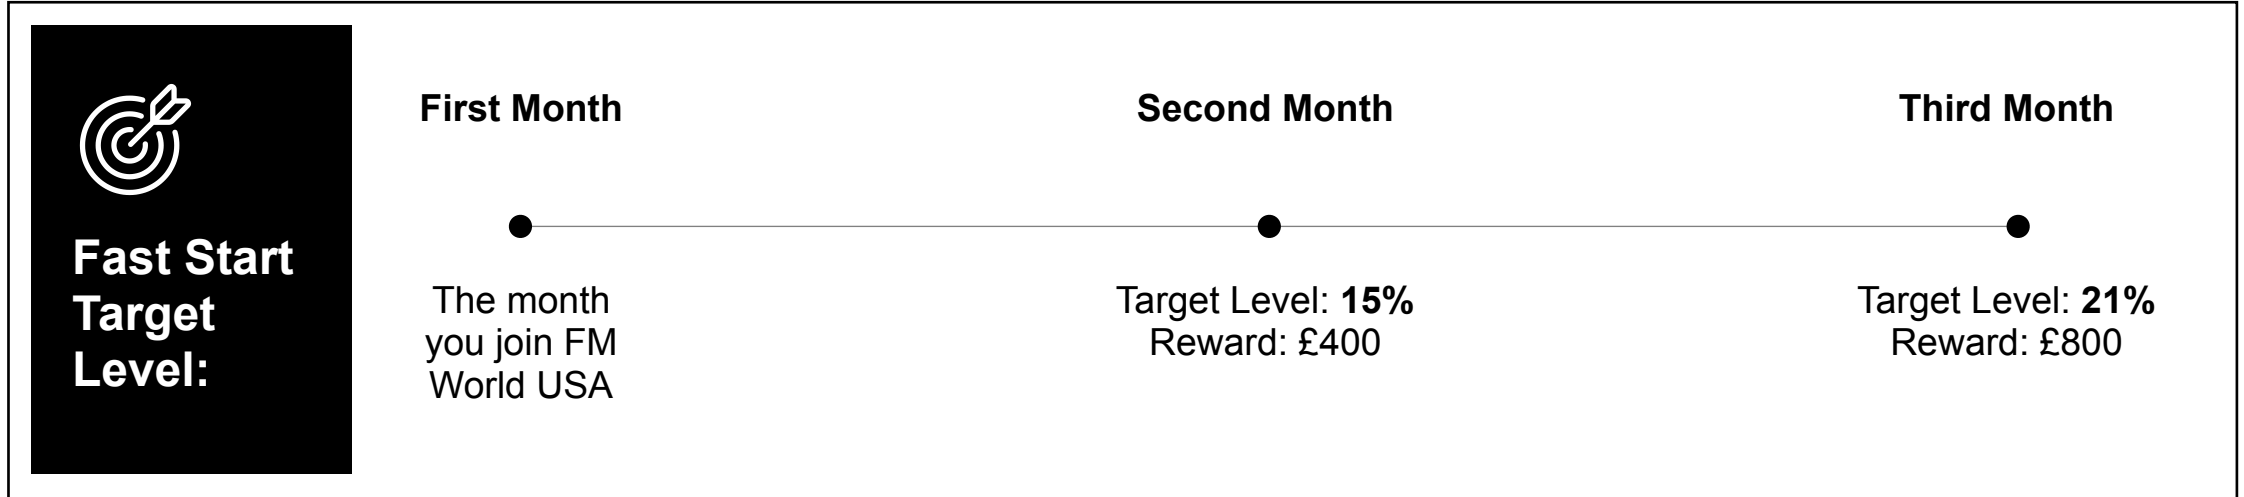

£8,000
per month

Star Club

NEW ELITE STAR CLUB

Jasper Star ★

Amethyst Star ★ ★

Malachite Star ★ ★ ★

Nephrite Star ★ ★ ★ ★

Onyx Star ★ ★ ★ ★ ★

£25,000 - £250,000 per month

Fast Start

Get Rewarded

Effectiveness Level	UK Group Points required	Cash REWARD
Pearl Orchid	50,000	£500
Amaranth Orchid	90,000	£1,000
Golden Orchid	150,000	£2,000
Diamond Orchid	250,000	£3,000
Jasper Star	470,000	£5,000
Amethyst Star	850,000	£10,000
Malachite Star	1,600,000	£15,000
Nephrite Star	3,000,000	£20,000
Onyx Star	5,000,000	£25,000