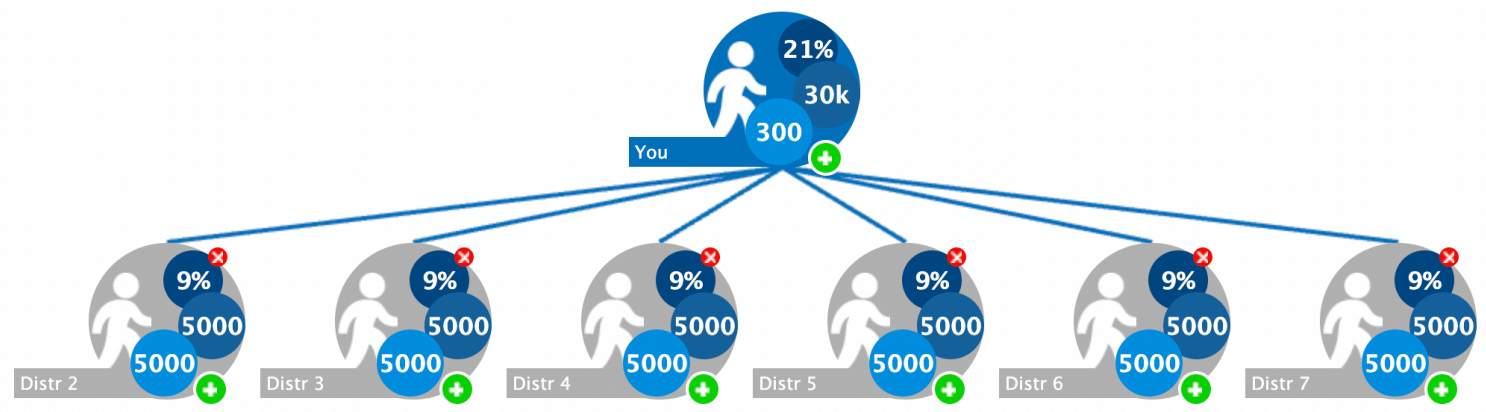

What Do Points Do?

Points move you up the bonus levels within our Magnolia Club

Bonuses You Can Earn in a Month on Personal Points in addition to Retail Profit

Points In Month	Level Achieved	Bonus if all Points are your own purchases
300-1199	3%	£1.58 to £6.29
1200-3599	6%	£12.60 to £37.78
3600-7199	9%	£56.70 to £113.38
7200-11999	12%	£151.20 to £251.97
12000-20399	15%	£315.00 to £535.47
20400-29999	18%	£642.60 to £944.96
30,000 +	21%	£1,102.50 +

2 TEAM BUILDING MAGNOLIA PROGRAM

Simulator Examples
 Structure: Single Distributor (Replace)
 Members: 1 Points: 0
 Period: September 2022
 Currency: GBP
 Group members: 7 Legs: 6 Lines: 1
 1st stage marketing plan
 Achievement level: 21% Group points: 30k Personal points: 300
732.60 GBP
 TOTAL COMMISSION **732.60 GBP**
*approximate result
 Save Load Log off