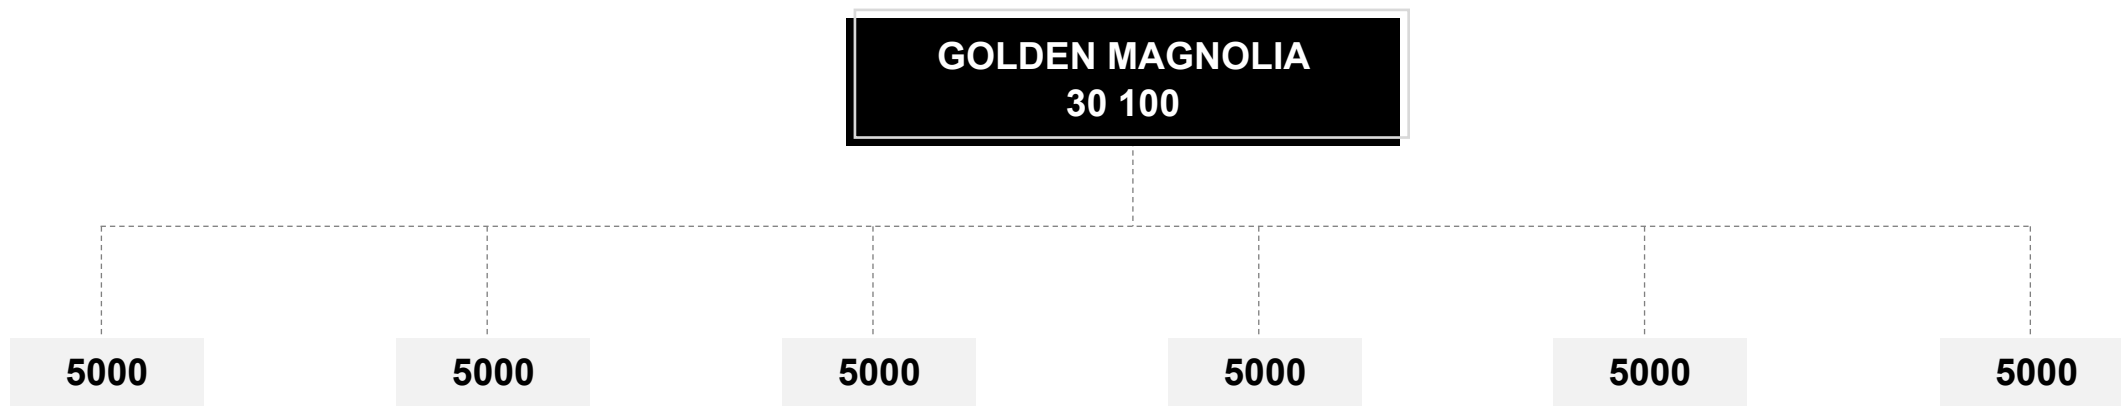

Welcome Home

LEVEL	ADDITIONAL CONDITIONS			ELIGIBILITY
	Downline number	Minimum point turnover of each downline	Personal Points	
21%	6	5000	100	Super Bonus = 500 Euro
PEARL ORCHID	6	5000	100	Super Bonus = 500 Euro
AMARANTH ORCHID	6	5000	100	Super Bonus = 500 Euro

Take a look at the example of the required structure of Golden Magnolia: