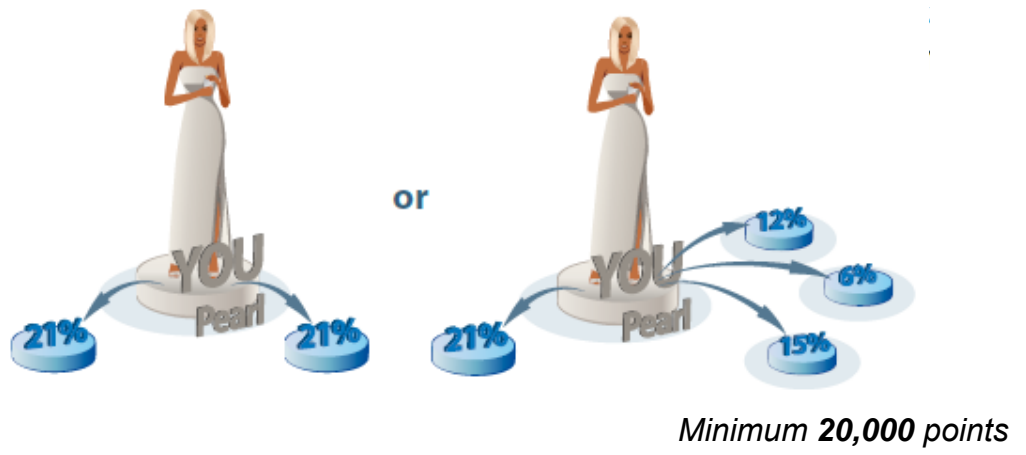

£1,000
per month