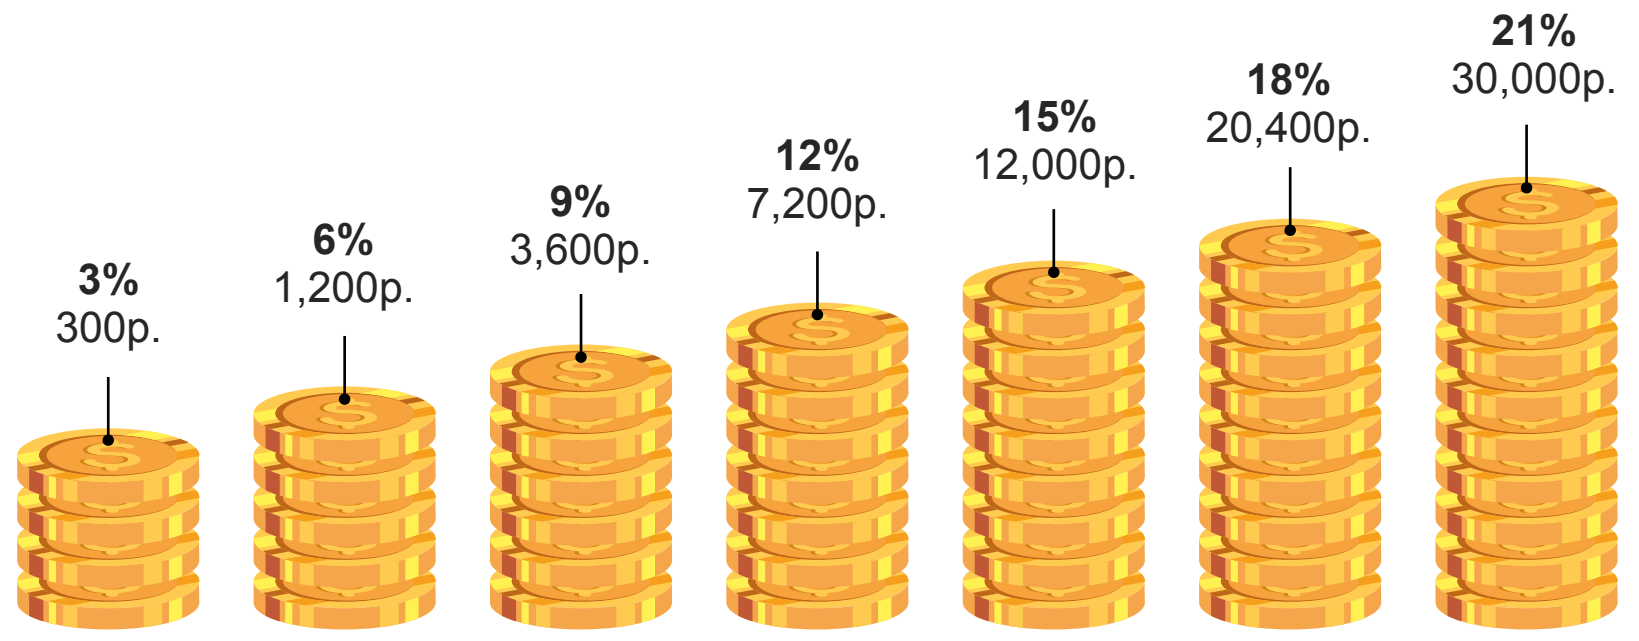

2 TEAM BUILDING MAGNOLIA PROGRAM

Commission is based on the volume of sales of your ENTIRE TEAM each month

As your team volume grows so does your commission percentage

£5 - £1,000 per month